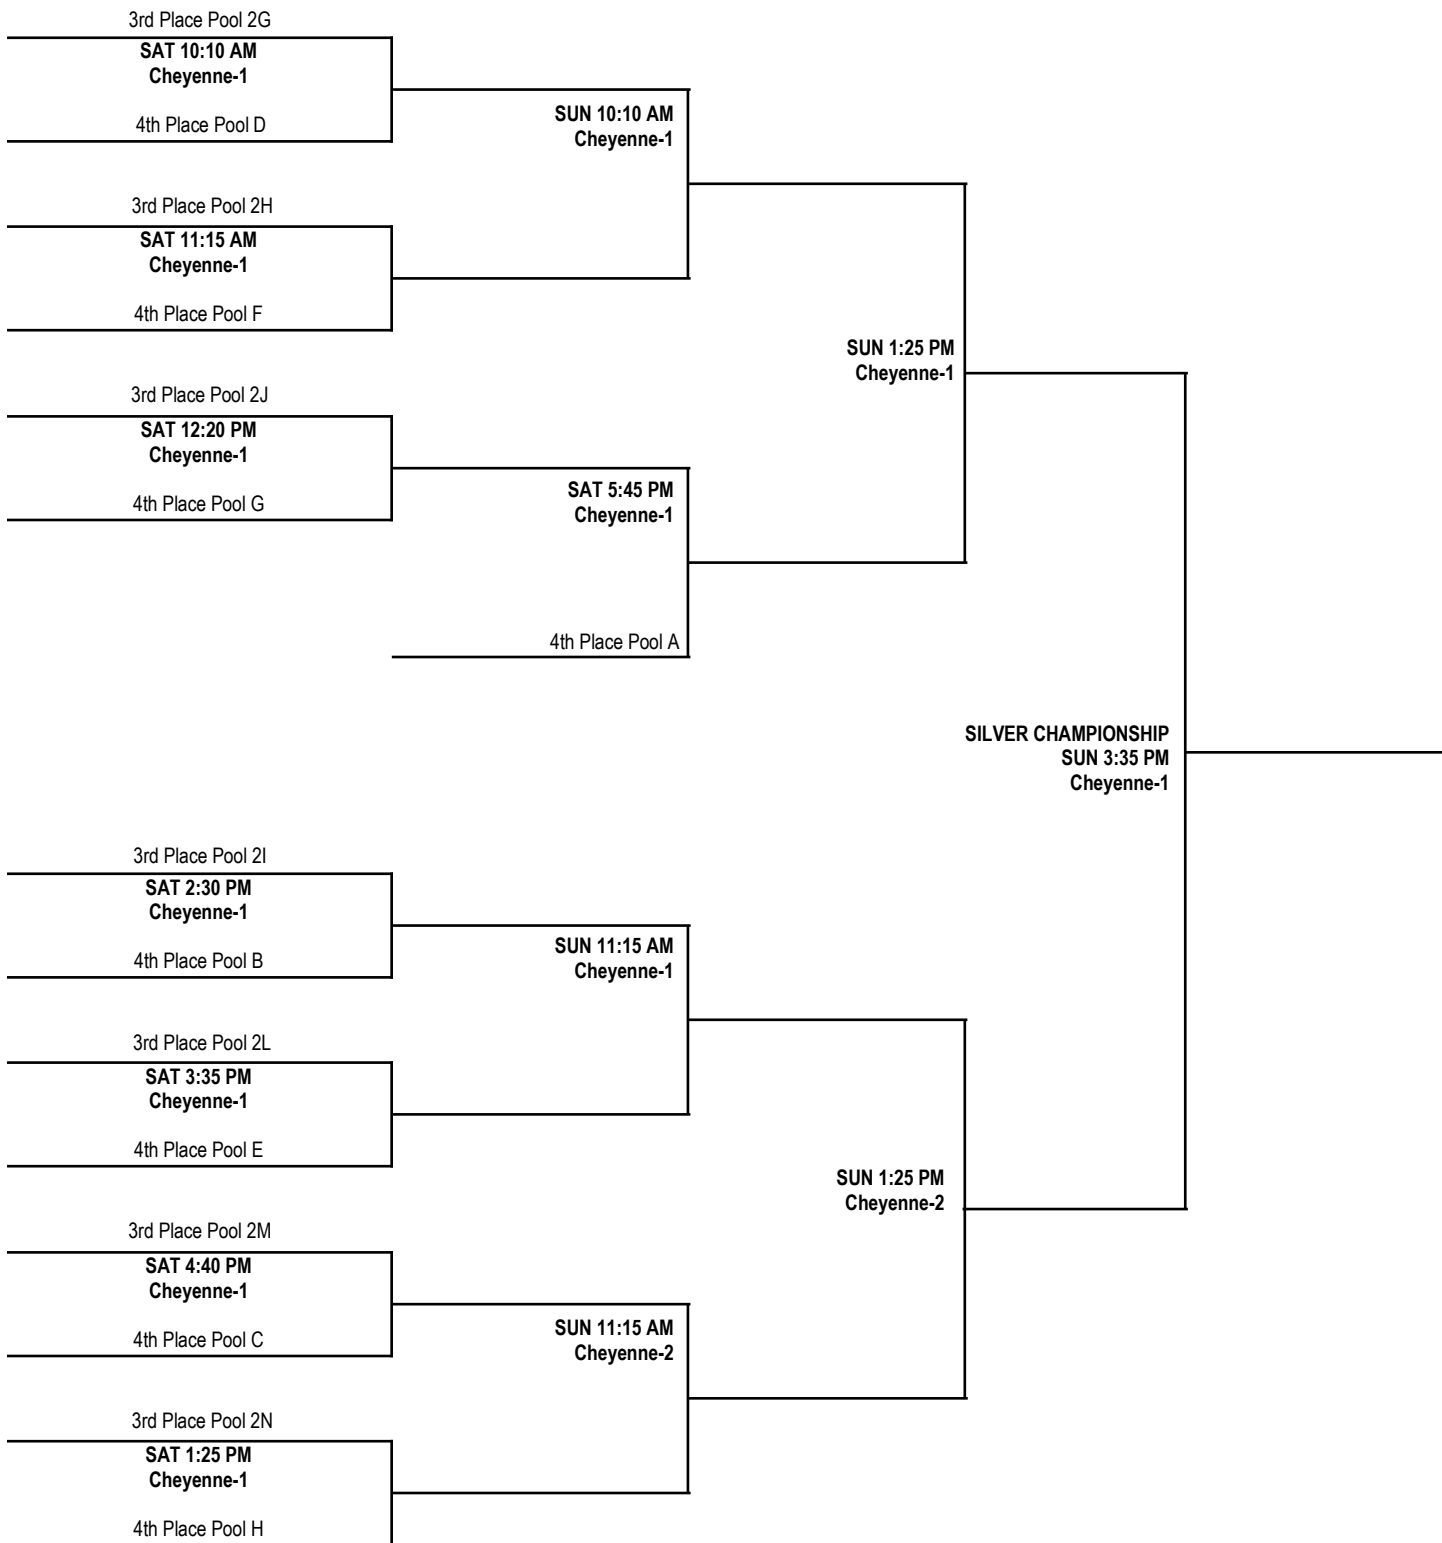

15U BOYS DIVISION GOLD ELITE CHAMPIONSHIP BRACKET

15U BOYS DIVISION GOLD CHAMPIONSHIP BRACKET

15U BOYS DIVISION SILVER CHAMPIONSHIP BRACKET

15U BOYS DIVISION

BRONZE CHAMPIONSHIP BRACKET

15U BOYS DIVISION BRASS CHAMPIONSHIP BRACKET