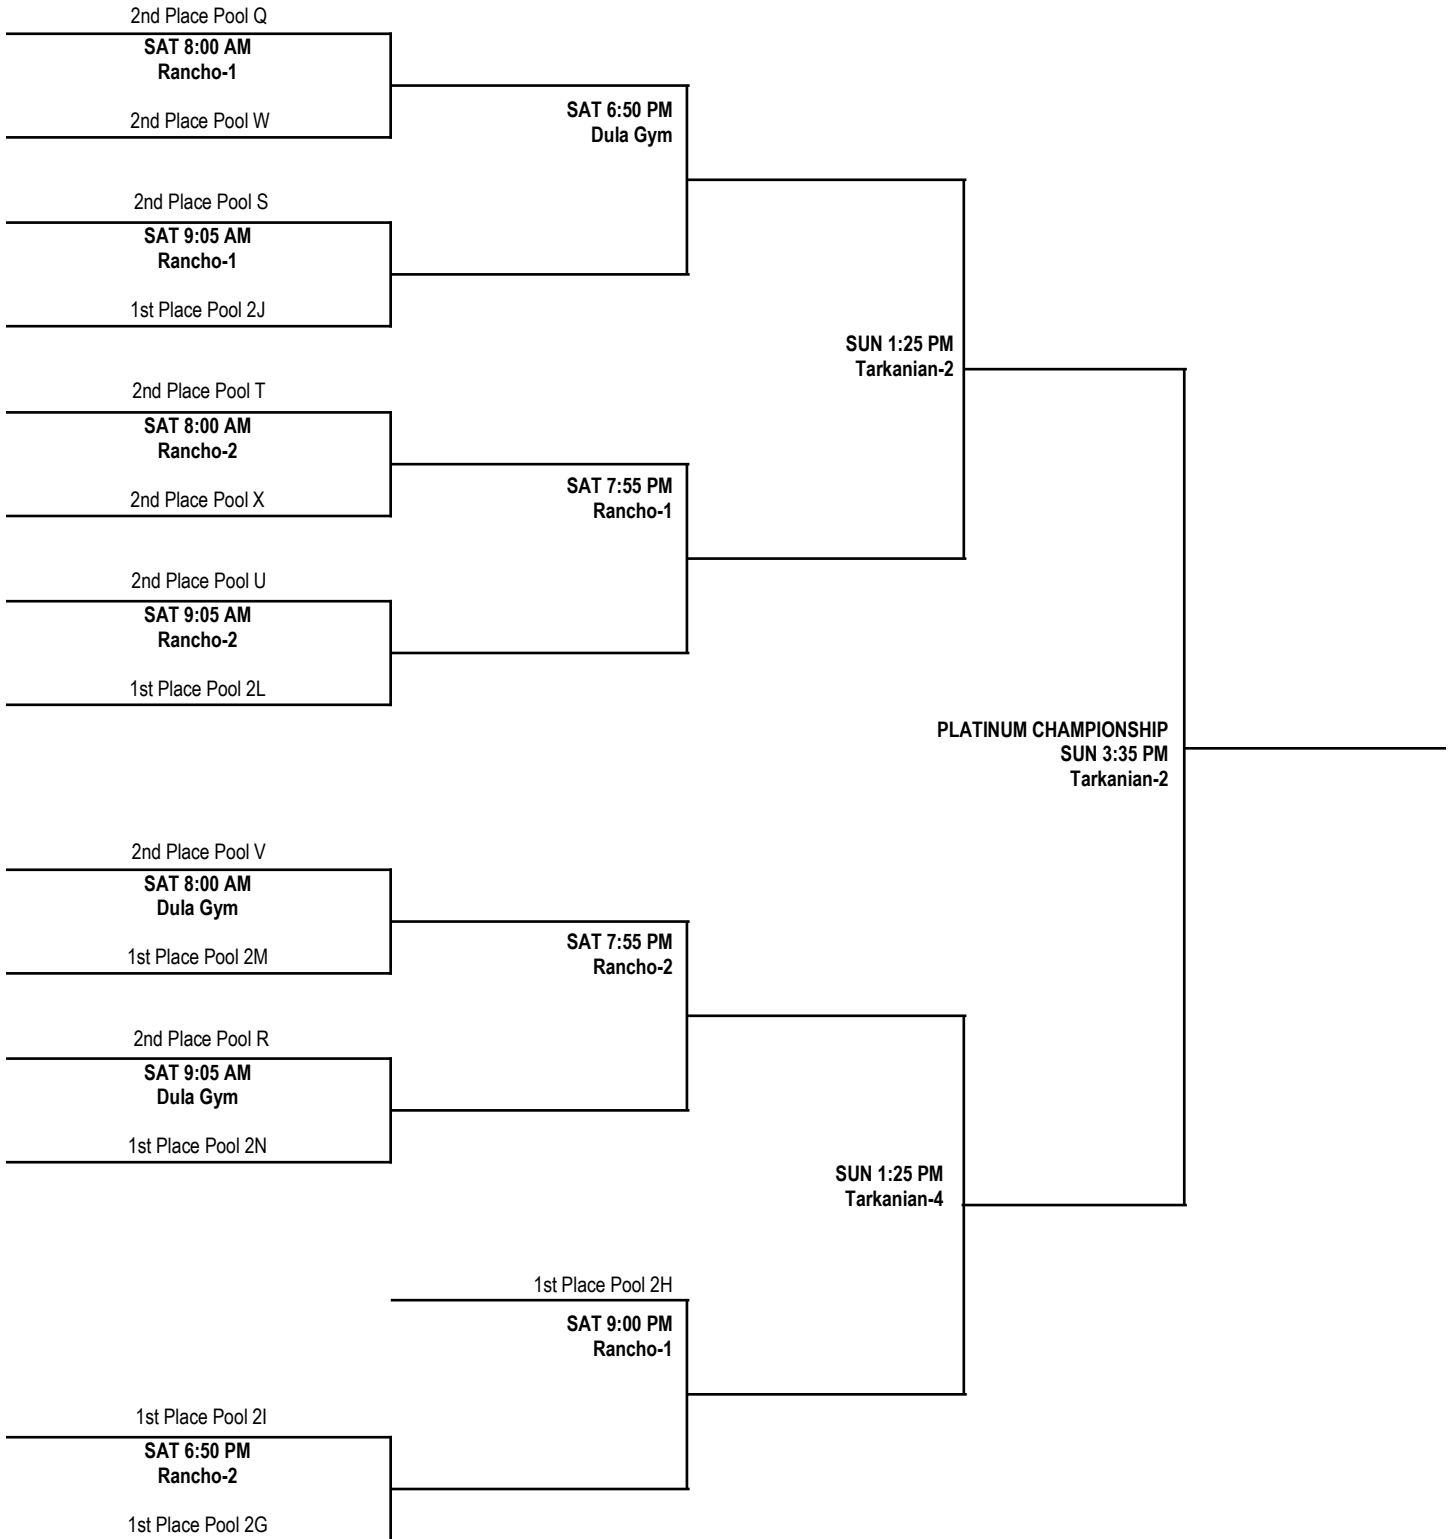

15U BOYS DIVISION PLATINUM ELITE CHAMPIONSHIP BRACKET

15U BOYS DIVISION PLATINUM ELITE CHAMPIONSHIP BRACKET

15U BOYS DIVISION PLATINUM CHAMPIONSHIP BRACKET

15U BOYS DIVISION PLATINUM CHAMPIONSHIP BRACKET