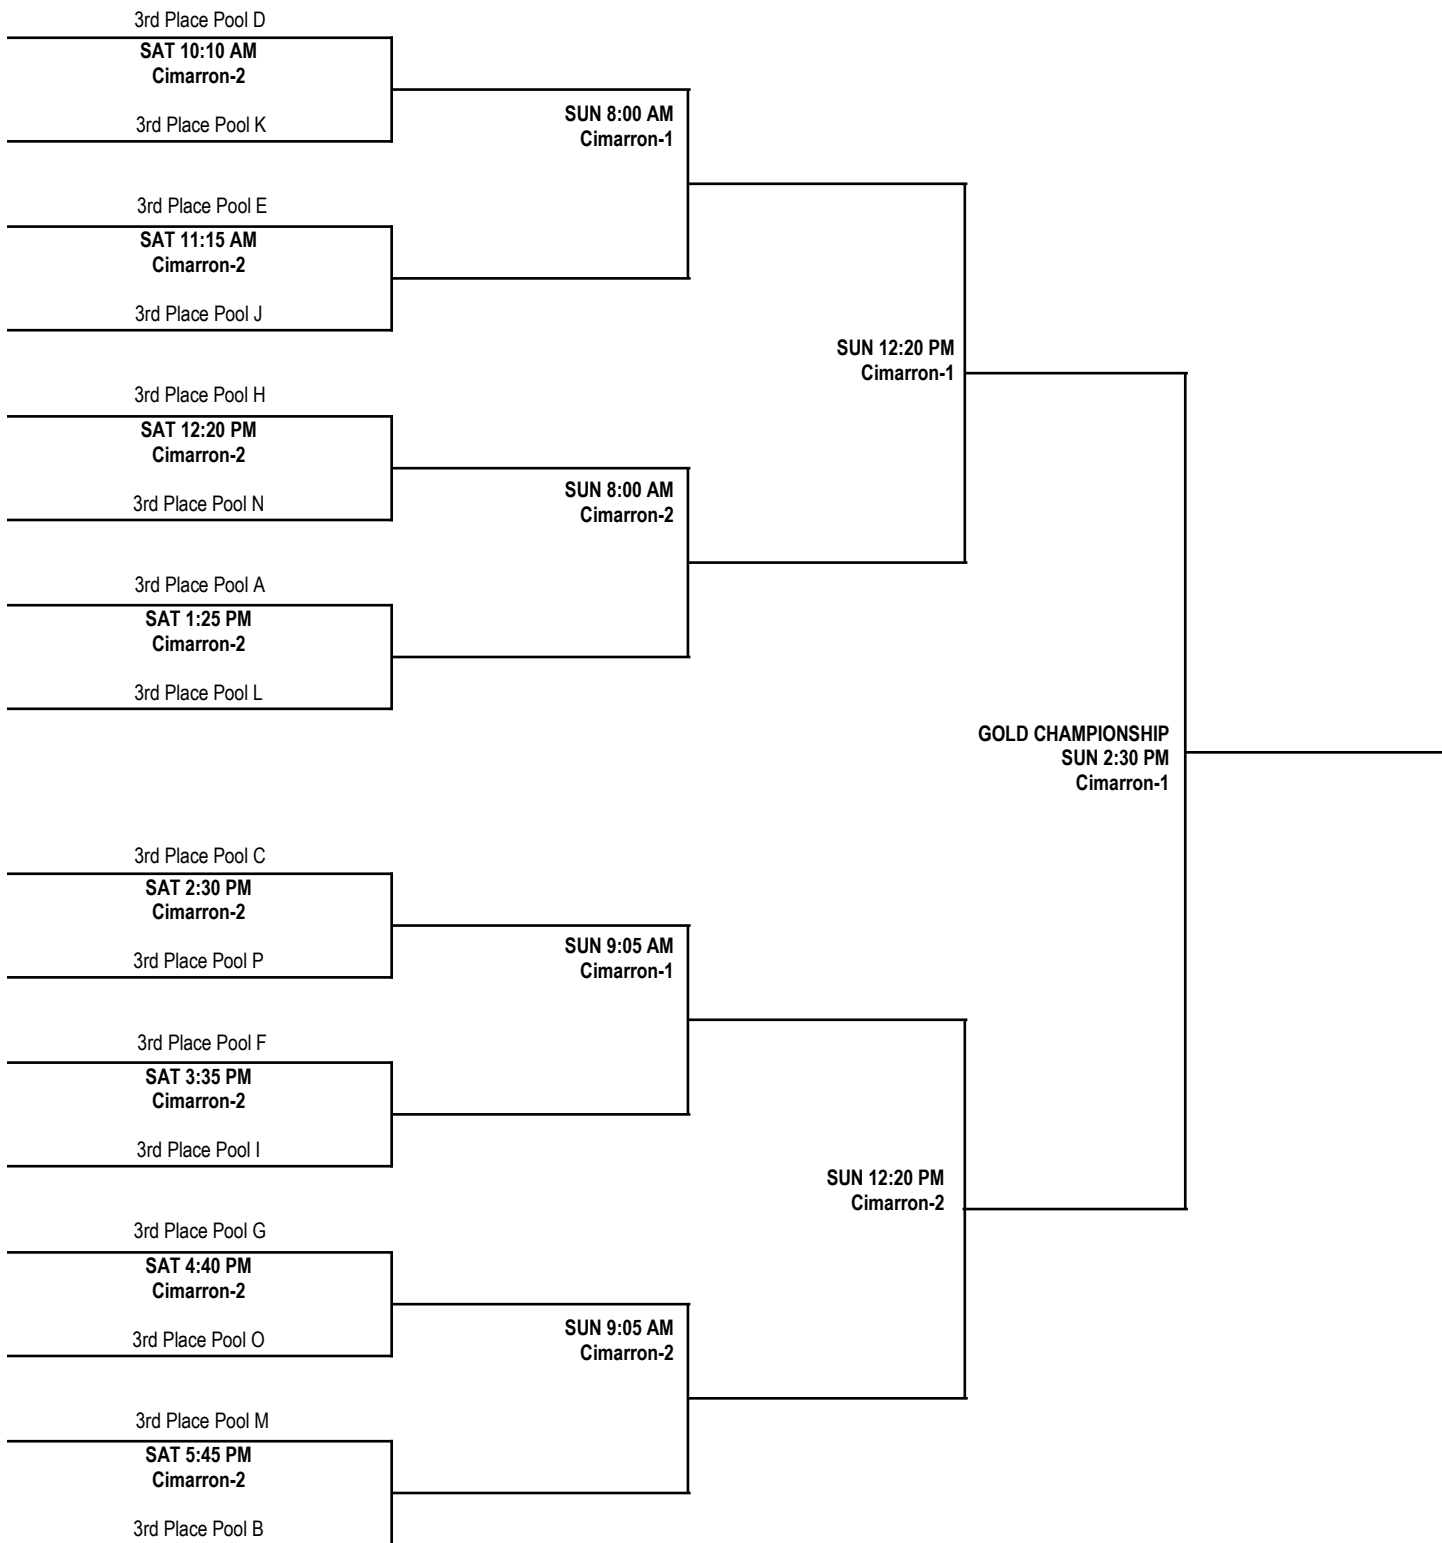

15U BOYS DIVISION GOLD CHAMPIONSHIP BRACKET