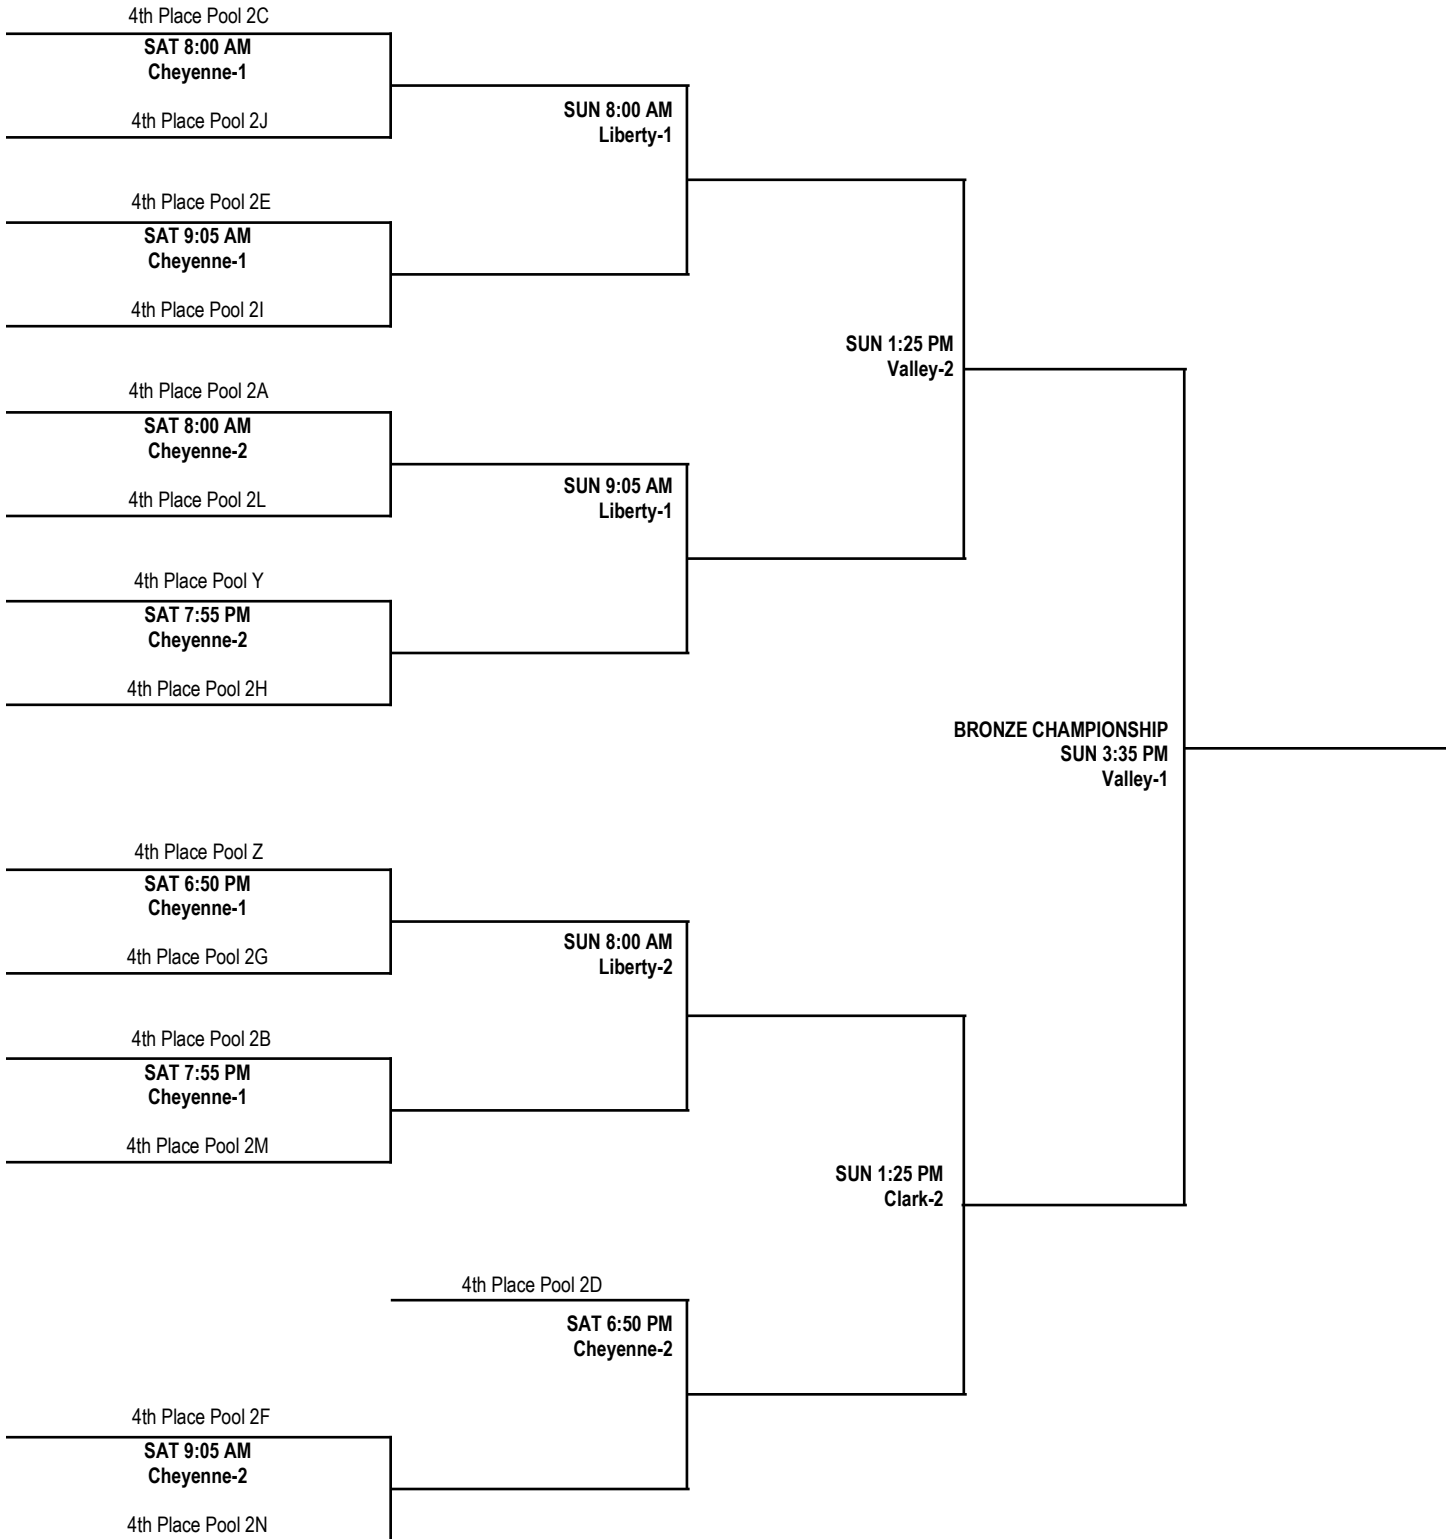

15U BOYS DIVISION GOLD ELITE CHAMPIONSHIP BRACKET

15U BOYS DIVISION GOLD CHAMPIONSHIP BRACKET

15U BOYS DIVISION SILVER CHAMPIONSHIP BRACKET

15U BOYS DIVISION

BRONZE CHAMPIONSHIP BRACKET

15U BOYS DIVISION BRASS CHAMPIONSHIP BRACKET