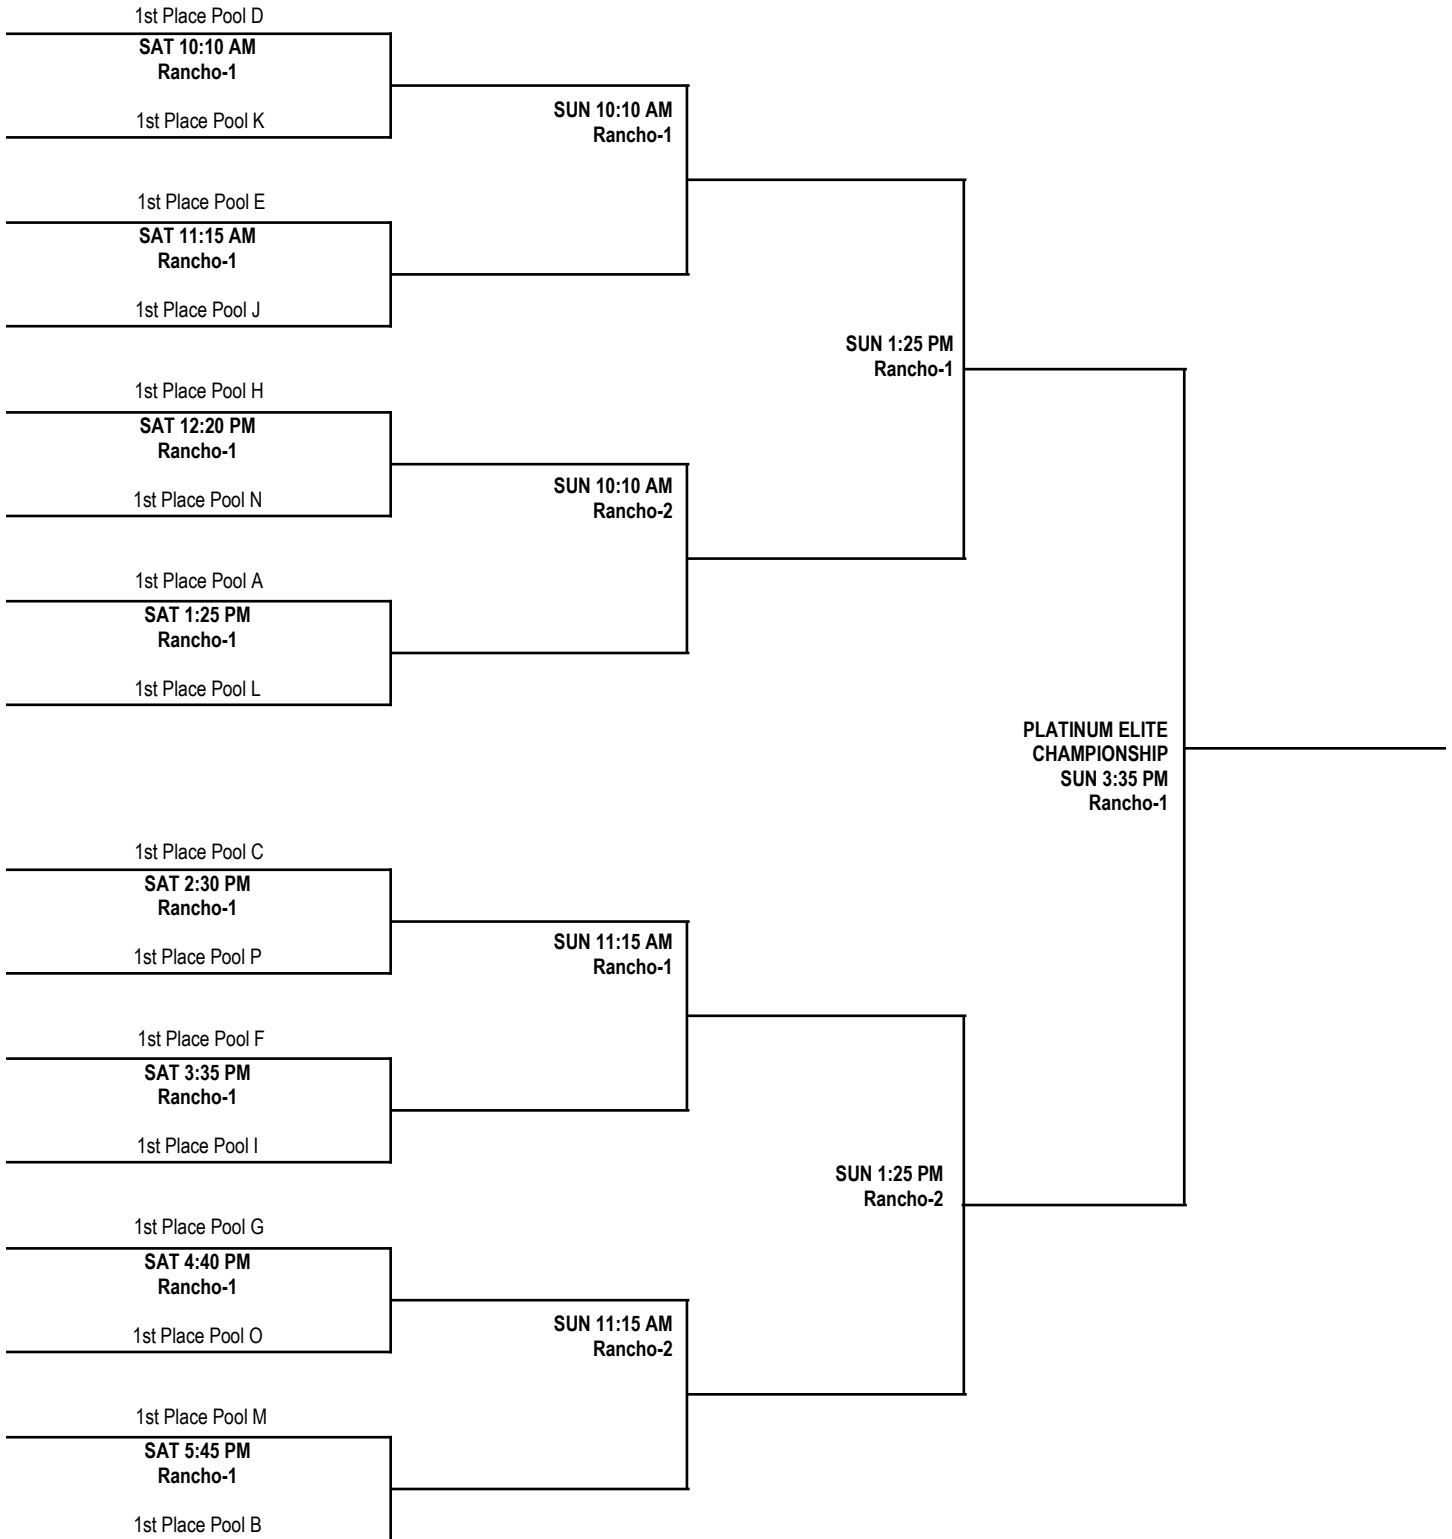

15U BOYS DIVISION PLATINUM ELITE CHAMPIONSHIP BRACKET