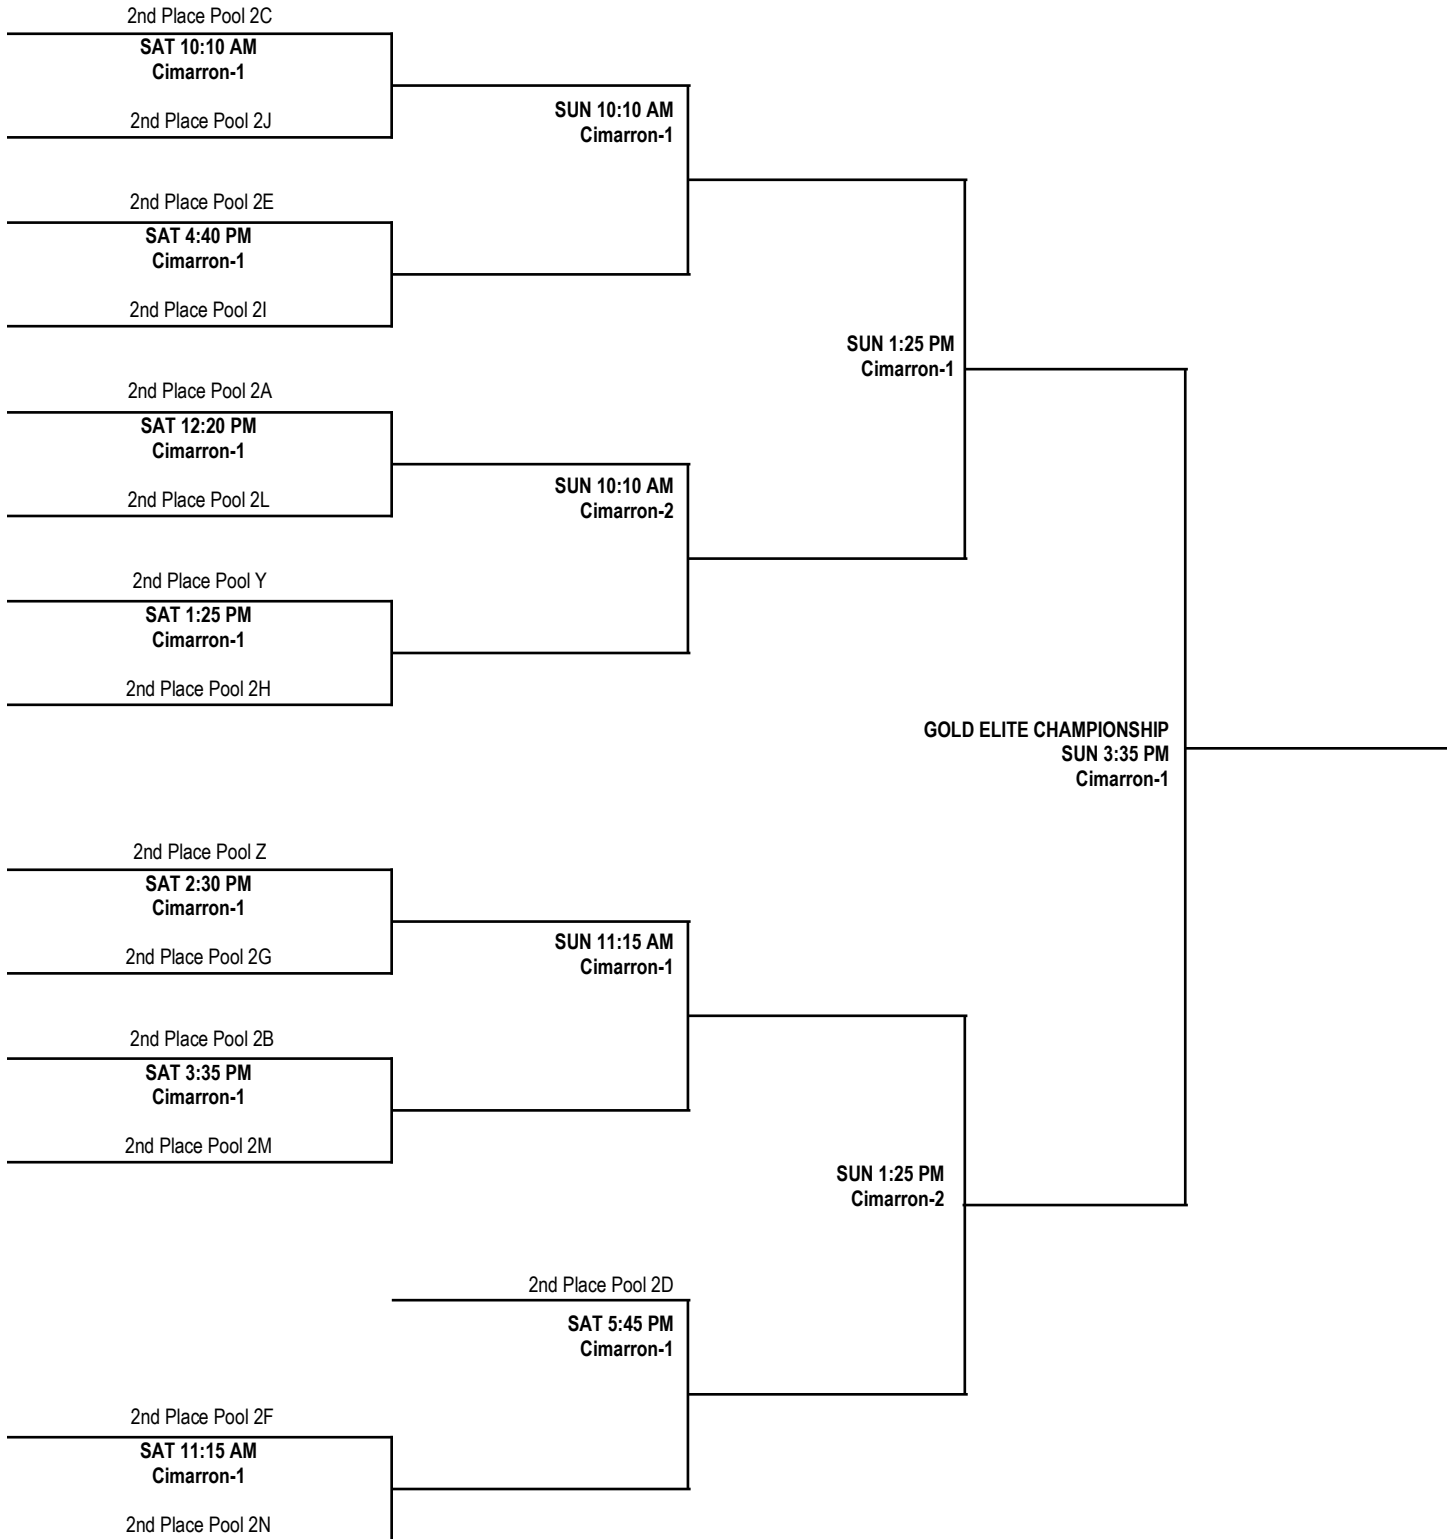

15U BOYS DIVISION GOLD ELITE CHAMPIONSHIP BRACKET