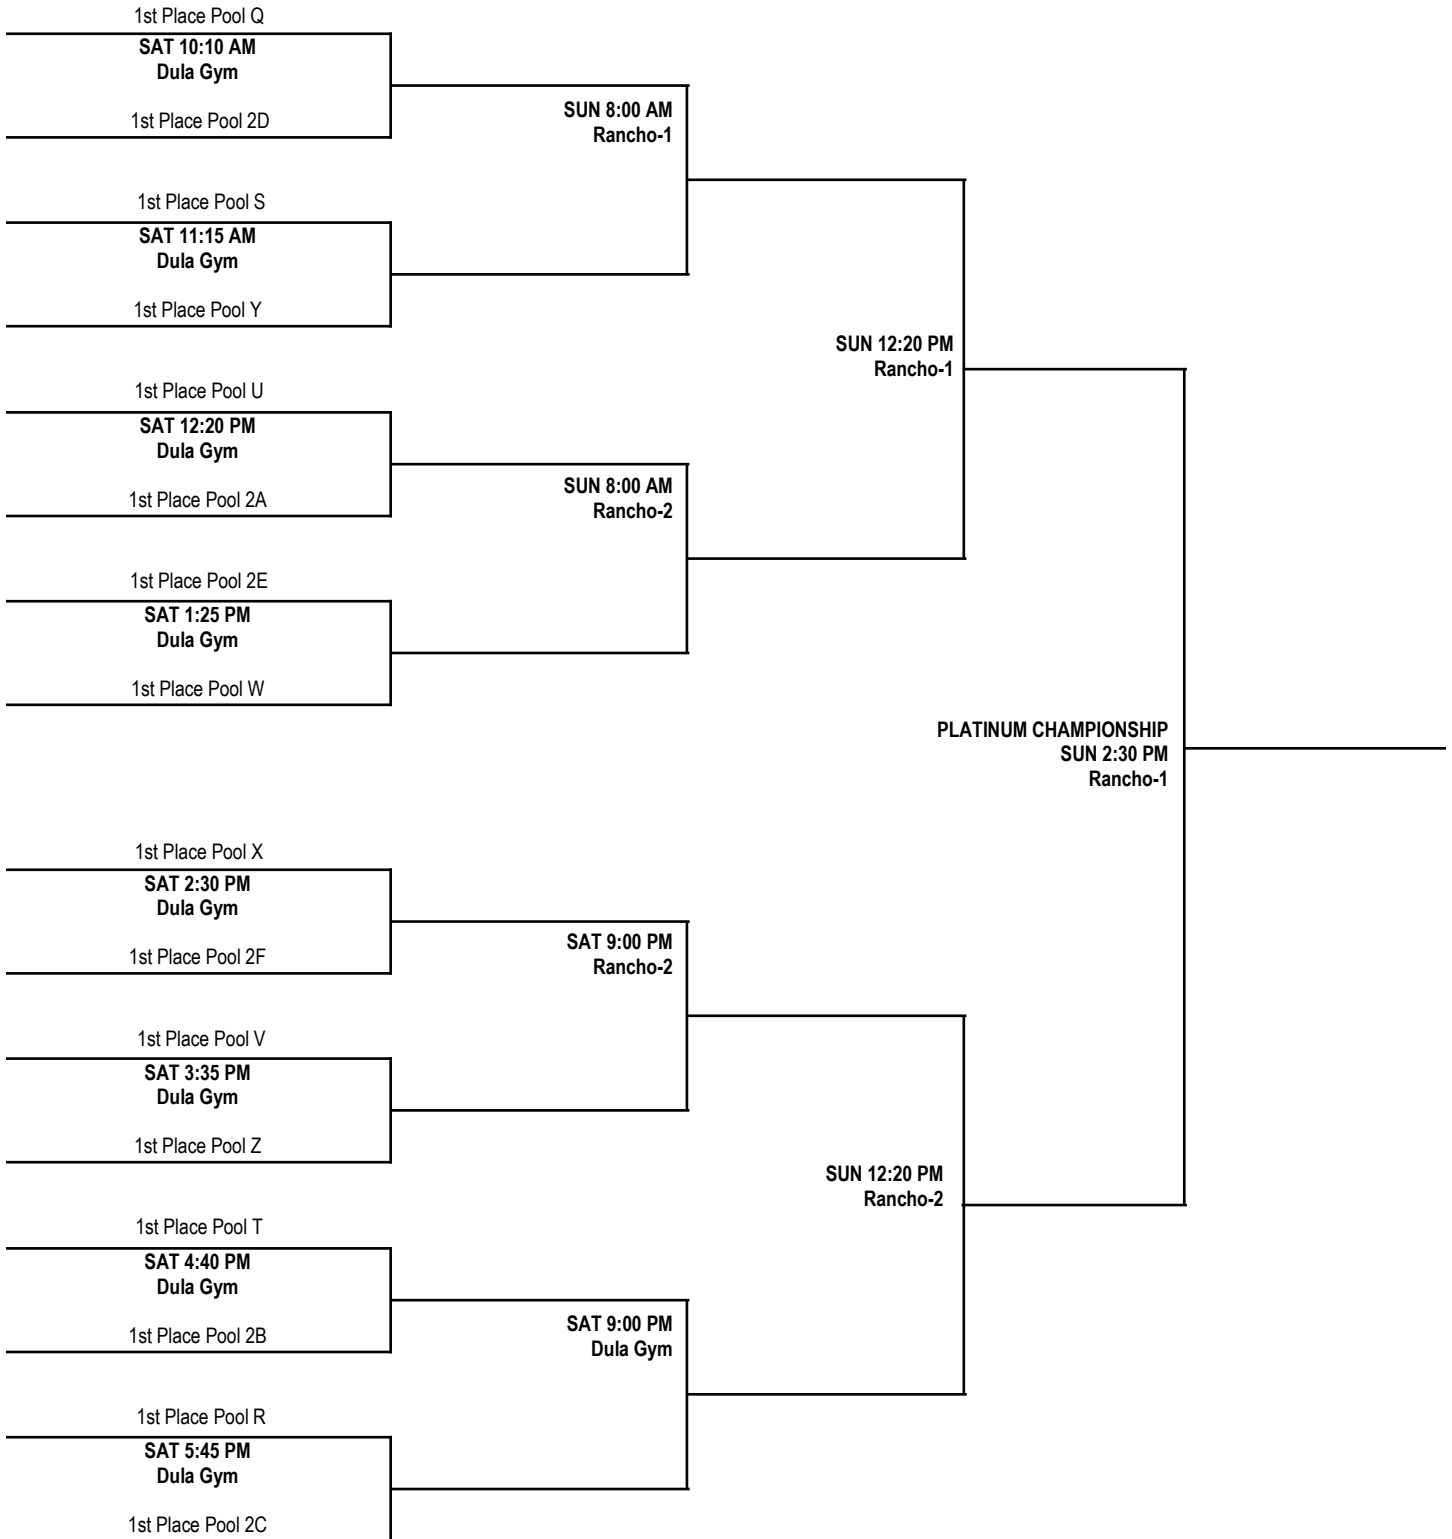

15U BOYS DIVISION PLATINUM ELITE CHAMPIONSHIP BRACKET

15U BOYS DIVISION PLATINUM ELITE CHAMPIONSHIP BRACKET

15U BOYS DIVISION PLATINUM CHAMPIONSHIP BRACKET

15U BOYS DIVISION PLATINUM CHAMPIONSHIP BRACKET