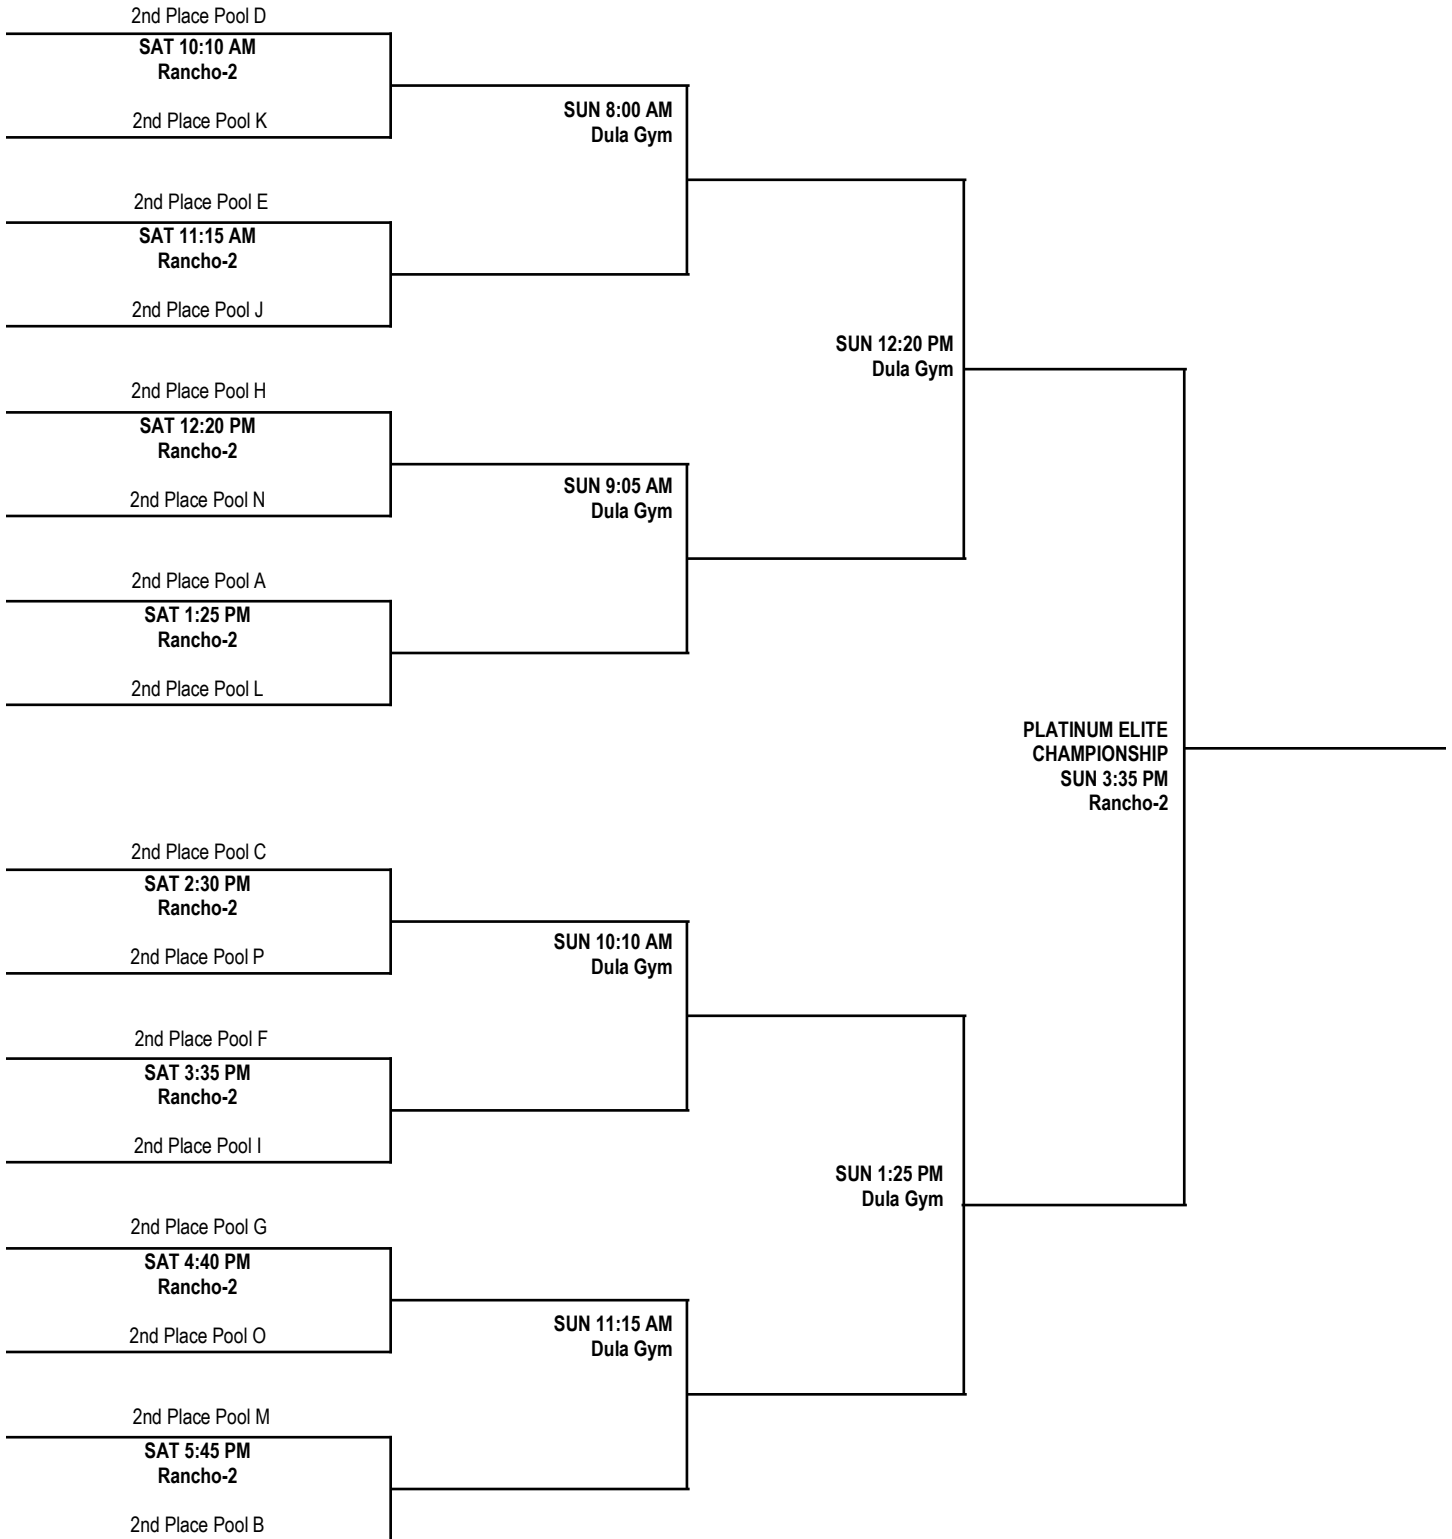

15U BOYS DIVISION PLATINUM ELITE CHAMPIONSHIP BRACKET